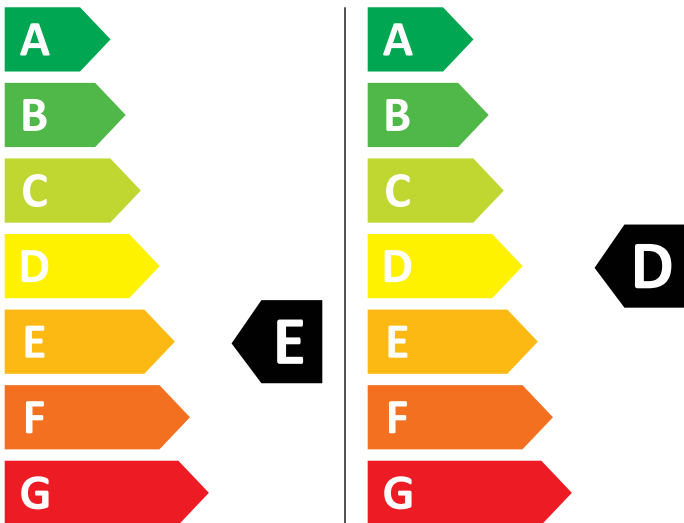

ENERG

Electrolux

EW7W1684BI 914606421

💧 266 kWh/100

💧 73 kWh/100

4,0 kg

8,0 kg

60 L